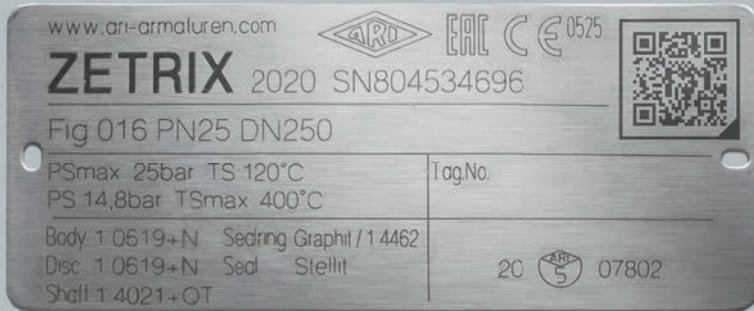

ARI-ID

New from ARI!

Product Information

The “digital” name plate for the Industry 4.0

ARI-ID

Product Information

The “digital” name plate for the Industry 4.0

Your advantages

- Quick and easy access to all digital product-specific information directly at the name plate
- Clearly identification of the globally unique ARI-ID for all product, support and spare parts inquiries
- Confusion-free access to documentations and operating instructions via smartphone at any time and any place

The ARI-ID is an integral part of each ARI valve.

The ARI-ID is a globally unique code that clearly identifies each ARI valve. This significantly reduces the risk of confusion during assembly and shipping. Moreover, the ARI-ID allows you to conveniently send us your enquiries and service requests in a precise manner.